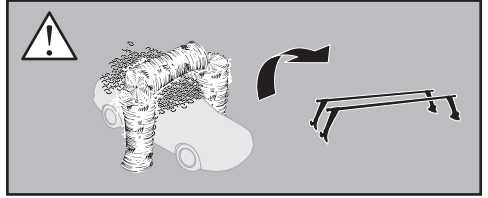

# › Instructions

Roof rack for cars with rain gutters and raised roofs.

[www.tuv.com](http://www.tuv.com)  
ID 100000000

Thule SquareBar

**951000, 952000**

c.20150630  
501-4979-08

Bring your life  
[thule.com](http://thule.com)

**1**

x4

x2

x2

**2**

x4

x4

**3**