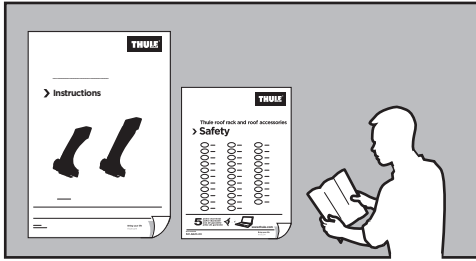

# › Instructions

Roof rack for cars with rain gutters and raised roofs.

[www.tuv.com](http://www.tuv.com)  
ID 100000000

Thule SquareBar

**951000, 952000**

c.20150630  
501-4979-08

Bring your life  
[thule.com](http://thule.com)

**1**

x4

x2

x2

**2**

x4

x4

**3**