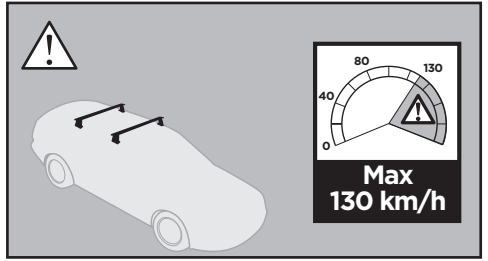

# › Instructions

Roof rack for cars with rain gutters and raised roofs.

[www.tuv.com](http://www.tuv.com)  
ID 100000000

Thule SquareBar

**951000, 952000**

c.20150630  
501-4979-08

Bring your life  
[thule.com](http://thule.com)