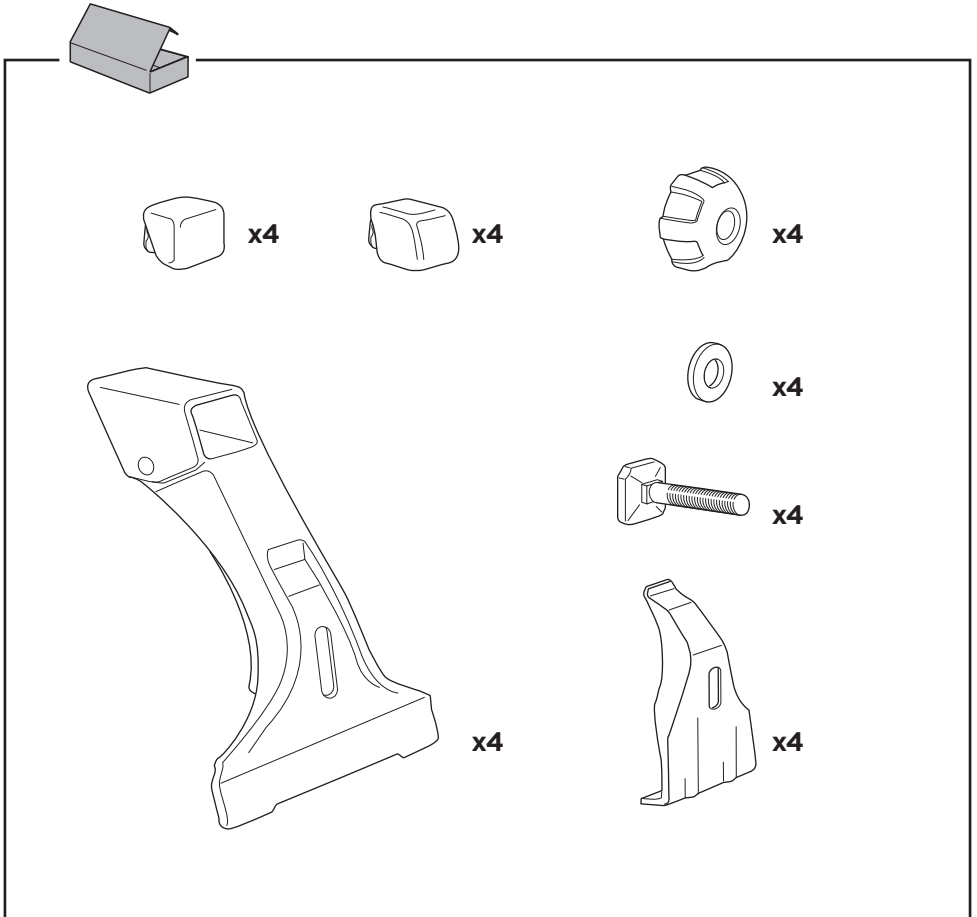

# › Instructions

Roof rack for cars with rain gutters and raised roofs.

[www.tuv.com](http://www.tuv.com)  
ID 100000000

Thule SquareBar

**951000, 952000**

c.20150630  
501-4979-08

Bring your life  
[thule.com](http://thule.com)

**1**

x4

x2

x2

**2**

x4

x4

**3**

**x4**

**x4**

**x4**

**x4**

4

5

951  **2.7 kg**

952  **3.5 kg**