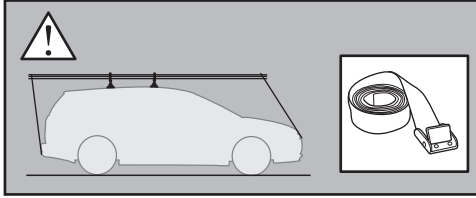

# › Instructions

Roof rack for cars with rain gutters and raised roofs.

[www.tuv.com](http://www.tuv.com)  
ID 100000000

Thule SquareBar

**951000, 952000**

c.20150630  
501-4979-08

Bring your life  
[thule.com](http://thule.com)